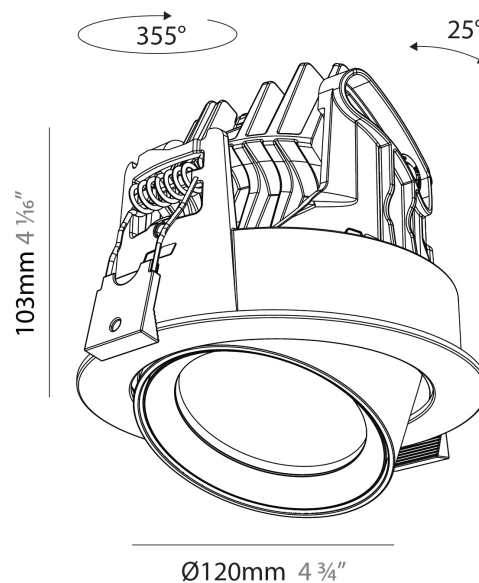

GENERAL

Series: Centriq
Subseries: Centriq Round Adjustable
Brand: Prolicht
Division: Architectural
Mounting Type: Recessed
Mounting Location: Ceiling
Subcategory: Spots

PHYSICAL

Shape: Cylinder
Diameter (mm): 120
Diameter (in): 4 ¾
Height (mm): 105
Height (in): 4 ⅛
Min. Recessing Depth (mm): 120
Min. Recessing Depth (in): 4 ¾
Light Distribution: Adjustable / Direct
Weight (kg): 0.649
Diffuser: Lens Pack - No Lens / Opal / Linear Spread Lens / Honeycomb / Spread Lens
Fixture Finish: SSR / BKV / CWI / CRY / HAB / LAG / UFT / ITA / RUA / RUR / MIC / FTG / MYG / TWT / LOD / PUS / FRO / FUP / KIA / POP / BLS / SPG / MEY / GOH / GUM / CHC / COM / ABZ / JAG / OBR / MOS / ROR
Fixture Material: Aluminum
Cut-out Measurements: Dia. 112mm / 4 7/16"

ELECTRICAL

Lamp Type: LED (Zhaga Standard)
Input Wattage (W): 20.5
Total Output Wattage (W): 18.1
Dimming: Tri-Mode (Non-Dimming and Phase Dimming (120Vac only) and 0-10V Dimming)
Driver Included: Yes
Driver Location: Recessed Housing
Driver Type: Constant Current - Universal
Driver Class: Class 2
Input Voltage (V): 120 - 277
Constant Current (MA): 500

LED

Color Temperature (*K): 2700 / 3000 / 3500 / 4000
Max. Delivered Lumen (lm): 1432 / 1542 / 1432 / 1636
Nominal Lumen (lm): 1668 / 1797 / 1868 / 1907
CRI: >90 CRI
Lamp Life (hrs): 50000

OPTICAL

Reflector°: 10
Adjustability: Rotational 350°; Tilt 90°

RATINGS AND CERTIFICATIONS

Certified By: Certified for North American Standards
IP rating: IP20